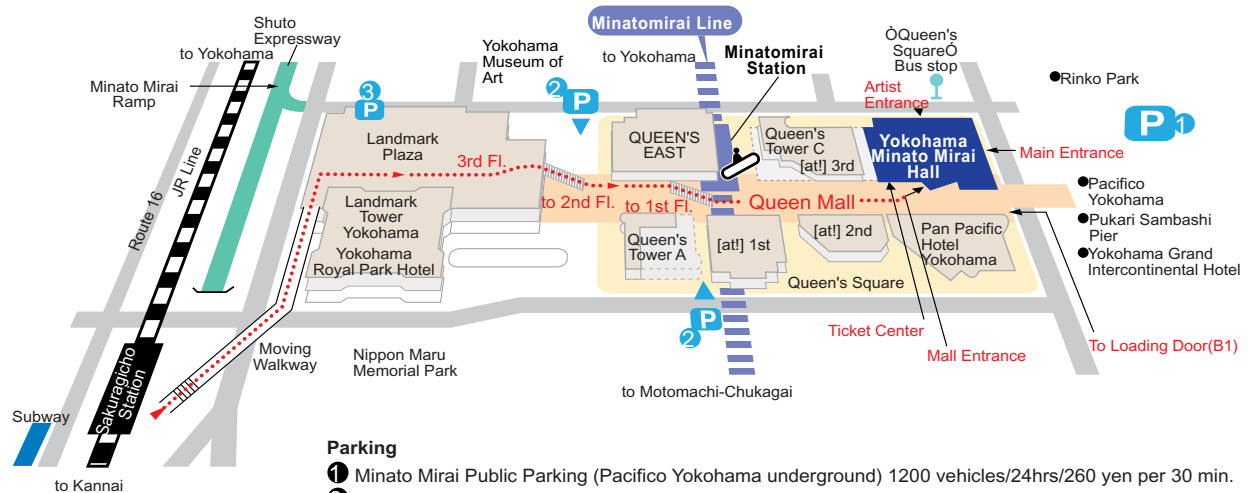

Pipe Organ Day @ IETF 94 Wednesday, November 4, 2015

Lunchtime Organ Recital 12:00 – 13:00
Evening Organ Demonstration 19:00 – 21:00
Minato Mirai Concert Hall
Next to Pacifico Yokohama (IETF 94 Venue)

Kaori Goto(後藤 香織)

Mineko Kojima (小島 弥寧子)

Rodney Gehrke (ロドニ・ガーキ)

Take a break from the protocols and attend a noon organ recital by Palo Alto, California organist Rodney Gehrke. Then join us later at 19:00 when our three organists demonstrate the many musical and engineering aspects of C.B. Fisk Organ Builders Opus 110, known to all as “Lucy.” Works by Bach, Dukas, Kondo, Sweelinck, Widor and others. Admission is free. Doors open at 11:30 and 18:30 respectively. These events are made possible by the generous support of individuals and institutions. For more information visit <http://yokohama-organdemo.org>

YOKOHAMA MINATO MIRAI HALL

横浜みなとみらいホール

Access

- By train** A 3-minute walk from Minatomirai Station (Minatomirai Line); go out of Queen's Square Yokohama Exit and take the escalator nearby.
A 12-minute walk from Sakuragicho Station (JR Keihin-Tohoku Negishi Line, or Yokohama City Subway); over the moving walkway and through Landmark Plaza and Queen's Square shopping malls.
- By bus** From Sakuragicho Station Bus Terminal Pole No.1: Boarding a bus No.57 and 145 to Queen's Square bus stop.
From Yokohama Station East Exit Bus Terminal Pole No.14: Boarding a Keikyu bus to Queen's Square bus stop.
- By boat** Boarding a "Sea Bass" boat at Yokohama Station East Exit and getting off at Pukari-Sambashi Pier. A 3-minute walk to the hall.

Parking

- ① Minato Mirai Public Parking (Pacifco Yokohama underground) 1200 vehicles/24hrs/260 yen per 30 min.
- ② Queen's Parking (Queen's Square underground) 1700 vehicles/7:00-24:00/260 yen per 30 min.
- ③ Landmark Parking (Landmark Plaza underground) 1400 vehicles//24hrs/260 yen per 30 min.