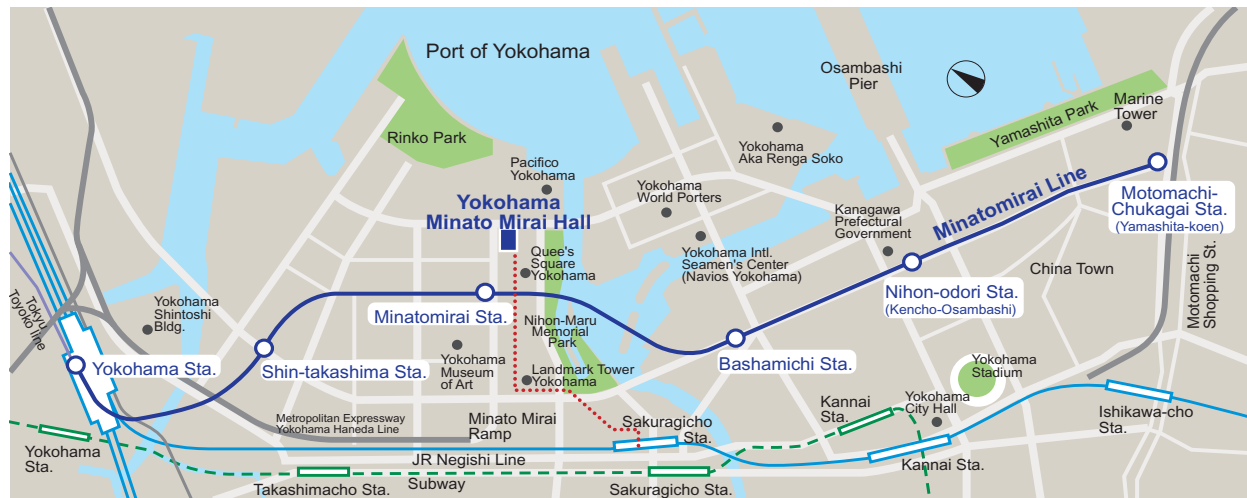

Pipe Organ Day @ IETF 94 Wednesday, November 4, 2015

Lunchtime Organ Recital 12:00 – 13:00
Evening Organ Demonstration 19:00 – 21:00
Minato Mirai Concert Hall
Next to Pacifico Yokohama (IETF 94 Venue)

Kaori Goto(後藤 香織)

YOKOHAMA MINATO MIRAI HALL

横浜みなとみらいホール

Access

- By train** A 3-minute walk from Minatomirai Station (Minatomirai Line); go out of Queen's Square Yokohama Exit and take the escalator nearby.
A 12-minute walk from Sakuragicho Station (JR Keihin-Tohoku Negishi Line, or Yokohama City Subway); over the moving walkway and through Landmark Plaza and Queen's Square shopping malls.
- By bus** From Sakuragicho Station Bus Terminal Pole No.1: Boarding a bus No.57 and 145 to Queen's Square bus stop.
From Yokohama Station East Exit Bus Terminal Pole No.14: Boarding a Keikyu bus to Queen's Square bus stop.
- By boat** Boarding a "Sea Bass" boat at Yokohama Station East Exit and getting off at Pukari-Sambashi Pier. A 3-minute walk to the hall.

Parking

- ① Minato Mirai Public Parking (Pacifco Yokohama underground) 1200 vehicles/24hrs/260 yen per 30 min.
- ② Queen's Parking (Queen's Square underground) 1700 vehicles/7:00-24:00/260 yen per 30 min.
- ③ Landmark Parking (Landmark Plaza underground) 1400 vehicles//24hrs/260 yen per 30 min.

*Discount parking tickets for the Minato Mirai Public Parking are available in the hall.

*Please use public transportation on weekends and holidays, as parking may be full.

Minato Mirai District Map

Yokohama Minato Mirai Hall 2-3-6 Minato Mirai, Nishi-ku, Yokohama, Japan 220-0012